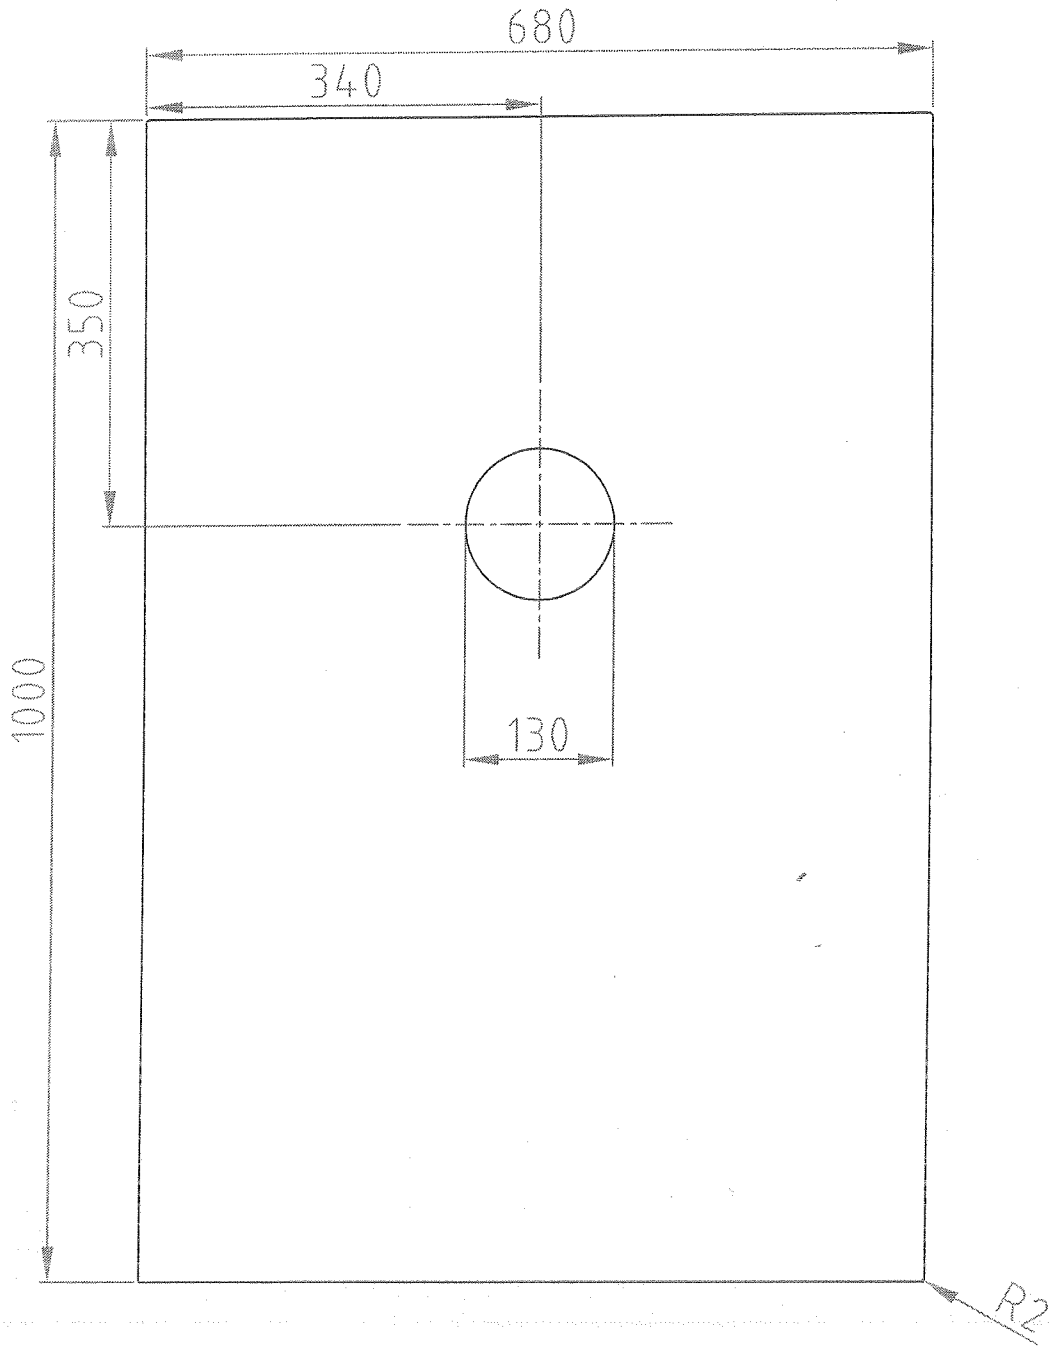

DDS-STB-DW100H13

Copyright by Hertalan Rubber Products B.V. Kampen. Its not to be copied without consent.

All measures in mm.		FORM.020 dd 3 november 2000		Area in mm ² :		
TITLE M1.2-STB-680-1000-130			REMARKS			
 <i>the Waterproof Solution</i>		SCALE	SIZE	MATERIAL/ QUALITY	EPDM dikte: 1.2 mm	
				DRAWN	M van der Kolk	
		DWG.NR.		DATE	13-11-2012	
		M1.2-STB-680-1000-130		CHECKED		
	PRELIMINARY		APPROVED		INFORMATION	
NAME:		DATE:			AS BUILT	